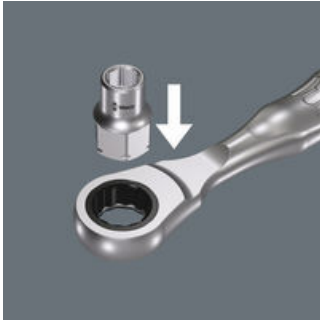

EAN:	4013288183415	Size:	18x17x17 mm
Part number:	05003684001	Weight:	12 g
Article number:	8790 FA	Country of origin:	TW
		Customs tariff number:	82042000

- Very low height - ideal for confined working areas
- For manual operations
- Equipped with ball stop groove
- Chrome vanadium steel, high-gloss chrome-plated
- For Zyklop Mini 2 and 1/4" ratchets

Zyklop socket with 1/4" and hex drive for manual jobs with a 1/4" ratchet.

Web link

https://products.wera.de/en/ratchets_and_accessories_zyklop_mini_zyklop_mini_2_8790_fa.html

Wera - 8790 FA
05003684001 - 4013288183415

Wera Werkzeuge GmbH
Korzter Straße 21-25
D-42349 Wuppertal
Tel: +49 (0)2 02 / 40 45-0
E-Mail: info@wera.de

Zyklop Mini 2

Zyklop Mini 2

The Zyklop Mini 2 is suitable for the direct attachment of the special Wera Zyklop sockets 8790 FA. These sockets feature a very low height, ideal for confined working spaces.

Further versions in this product family:

					
	mm	mm	mm	mm	mm
05003665001	4.0	18.0	6.4	11.8	9.5
05003666001	4.5	18.0	7.0	11.8	9.5
05003667001	5.0	18.0	7.6	11.8	9.5
05003668001	5.5	18.0	8.2	11.8	9.5
05003669001	6.0	18.0	9.2	11.8	9.5
05003670001	7.0	18.0	10.4	11.8	9.5
05003675001	8.0	18.0	11.5	11.8	9.5
05003690001	10.0	18.0	13.8	11.8	9.5
05003684001	12.0	18.0	16.8	11.8	9.5
05003685001	13.0	18.0	17.8	11.8	9.5