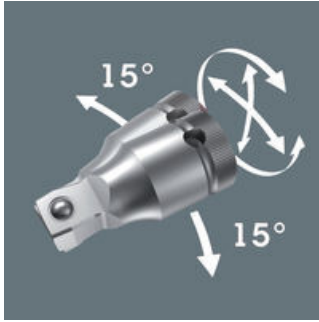

Zyklus wobble extension

The Zyklus wobble extensions pivot through 15° in all directions. This enables rapid and precise work in concealed or confined installation areas.

Further versions in this product family:

inch

mm

05003584001

3/8"

76.0

Web link

<https://products.wera.de/en/ratchets_and_accessories_the_zyklus_ratchets_the_zyklus_ratchets_3_8_zyklus_accessories_3_8_8794_b.html>

Wera - 8794 B

05003584001 - 4013288121295

Wera Werkzeuge GmbH

Korzter Straße 21-25

D-42349 Wuppertal

Tel: +49 (0)2 02 / 40 45-0

E-Mail: info@wera.de