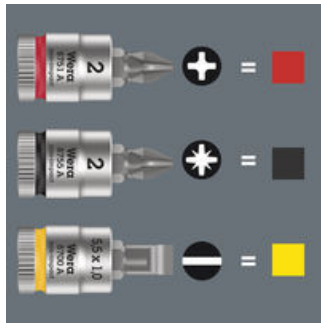

"Take it easy" tool finder

"Take it easy" tool finder with colour coding according to profiles and size stamp - for simple and rapid accessing of the required tool.