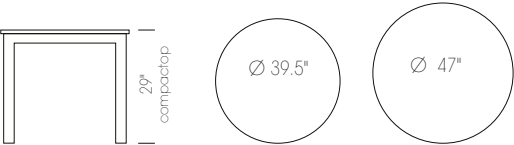

### PORCELAIN FINISHES

PCO  
CALACATTA ORO

PNG  
NERO GRECO

**AVAILABLE DIMENSIONS**

COMPACTOP - SQUARE SECTION LEG

LAMINATED - SQUARE SECTION LEG

**AVAILABLE DIMENSIONS**

COMPACTOP | LAMINATED - ROUND SECTION LEG