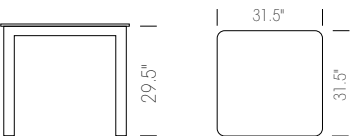

MARBLE - ROUND SECTION LEG