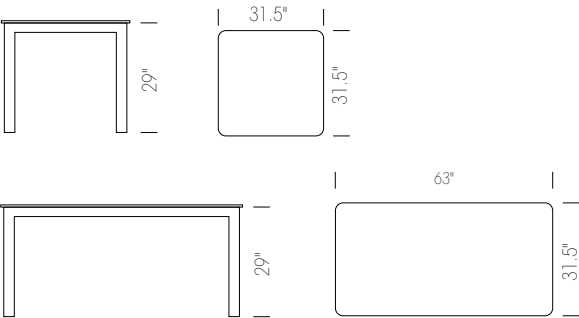

MARBLE - ROUND SECTION LEG

PORCELAIN - ROUND SECTION LEG