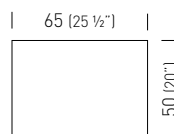

Frame Color / Colore Struttura

00

21

Compactop Color / Colore Piano Compactop

6075

6076

65x50compactop

TNPYC029._._/H35  0,28 m³ / 8kg / 2pcs