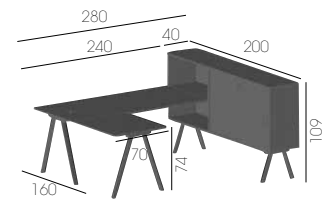

WORKSTATION 2027 SX L-VERSION 240