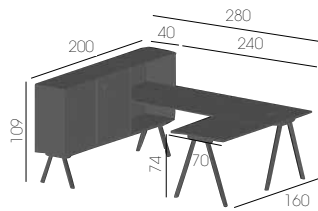

WORKSTATION 2027 DX L-VERSION 240