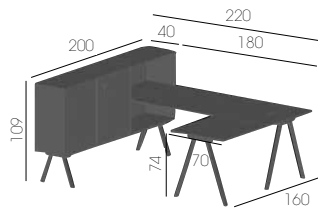

### LAMINATED TOP COLOR ABS EDGE

**AVAILABLE VERSIONS**

WORKSTATION 2027 DX VERSION 180

WORKSTATION 2027 SX VERSION 180

WORKSTATION 2027 DX VERSION 240

WORKSTATION 2027 SX VERSION 240

WORKSTATION 2027 DX L-VERSION 180