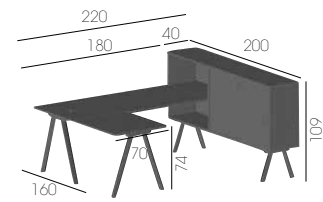

WORKSTATION 2027 SX L-VERSION 180