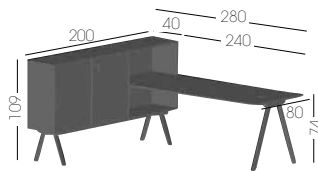

### LAMINATED TOP COLOR ABS EDGE

**AVAILABLE VERSIONS**

WORKSTATION 2027 DX VERSION 180

WORKSTATION 2027 SX VERSION 180

WORKSTATION 2027 DX VERSION 240

WORKSTATION 2027 SX VERSION 240

WORKSTATION 2027 DX L-VERSION 180

WORKSTATION 2027 SX L-VERSION 180

WORKSTATION 2027 DX L-VERSION 240

WORKSTATION 2027 SX L-VERSION 240

WORKSTATION 2027 DX VERSION 180 WITH BENCH

WORKSTATION 2027 SX VERSION 180 WITH BENCH