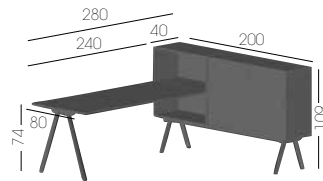

### LAMINATED TOP COLOR ABS EDGE

**AVAILABLE VERSIONS**

WORKSTATION 2027 DX VERSION 180

WORKSTATION 2027 SX VERSION 180

WORKSTATION 2027 DX VERSION 240

WORKSTATION 2027 SX VERSION 240

WORKSTATION 2027 DX L-VERSION 180

WORKSTATION 2027 SX L-VERSION 180

WORKSTATION 2027 DX L-VERSION 240

WORKSTATION 2027 SX L-VERSION 240

WORKSTATION 2027 DX VERSION 180 WITH BENCH

WORKSTATION 2027 SX VERSION 180 WITH BENCH