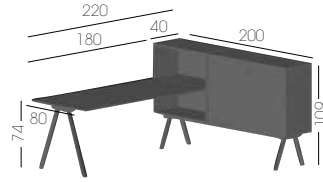

### LAMINATED TOP COLOR ABS EDGE

**AVAILABLE VERSIONS**

WORKSTATION 2027 DX VERSION 180

WORKSTATION 2027 SX VERSION 180

WORKSTATION 2027 DX VERSION 240

WORKSTATION 2027 SX VERSION 240

WORKSTATION 2027 DX L-VERSION 180