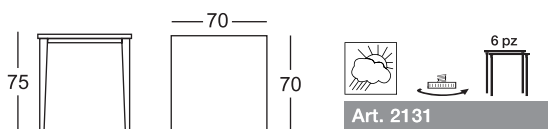

## COLORI COLOURS

11

lino  
linen

15

tortora  
dove grey

81

antracite  
anthracite grey

Imballo Packing	1 pezzo 1 piece
Peso unitario Unit weight	Kg 9,900
Misure imballo Packing sizes	72x72x12 cm

Imballo Packing	1 pezzo 1 piece
Peso unitario Unit weight	Kg 11,700
Misure imballo Packing sizes	82x82x12 cm

made in Italy

**SCAB**  **DESIGN**  
since 1957

Sede/Headquarters: 25030 Coccaglio (BS) Italy - Via G. Monauni, 12  
Divisione Commerciale Italia: Tel. 0307718.755 - italia@scab.it  
Export Department: Phone +390307718.715 - export@scabitaly.com  
[www.scabdesign.it](http://www.scabdesign.it)