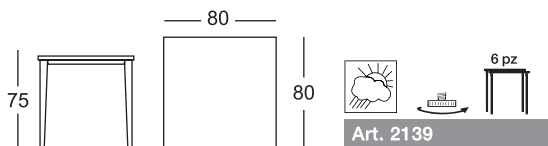

## COLORI COLOURS

11

lino  
linen

15

tortora  
dove grey

81

antracite  
anthracite grey

Imballo Packing	1 pezzo 1 piece
Peso unitario Unit weight	Kg 9,900
Misure imballo Packing sizes	72x72x12 cm

Imballo Packing	1 pezzo 1 piece
Peso unitario Unit weight	Kg 11,700
Misure imballo Packing sizes	82x82x12 cm

made in Italy

**SCAB**  **DESIGN**  
since 1957

Sede/Headquarters: 25030 Coccaglio (BS) Italy - Via G. Monauni, 12  
Divisione Commerciale Italia: Tel. 0307718.755 - italia@scab.it  
Export Department: Phone +390307718.715 - export@scabitaly.com  
[www.scabdesign.it](http://www.scabdesign.it)