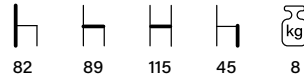

packaging 1 pz - 115x90x90 cm - 0,90 mc

elemento 74 5086
element 74