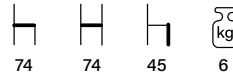

custom finishes

combinations of materials and finishes on request.
contact the sales office for information.

elemento 115 5085
element 115

packaging 1 pz - 115x90x90 cm - 0,90 mc

elemento 74 5086
element 74

packaging 1 pz - 80x90x90 cm - 0,60 mc

pouf 5087

packaging 1 pz - 80x80x50 cm - 0,32 mc

angolo 90 5088
corner 90

packaging 1 pz - 90x90x85 cm - 0,68 mc