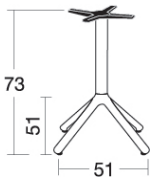

*Die cast aluminium four feet base.
Square aluminium column with rounded corners.
Die cast aluminium brackets for fastening to top.
With 4 adjustable feet.
For indoor/outdoor use.*

FINITURE BASAMENTO

BASE FINISHING

top max Ø 90 cm - 80x80 cm

Art. 5067

Imballo Packing	1 pezzo 1 piece
Peso unitario Unit weight	Kg 4,600
Misure imballo Packing sizes	53x53x33 cm

top max Ø 90 cm - 80x80 cm

Art. 5060

Imballo Packing	1 pezzo 1 piece
Peso unitario Unit weight	Kg 4,800
Misure imballo Packing sizes	53x53x33 cm

top max Ø 80 cm - 70x70 cm

Art. 5065

Imballo Packing	2 colli 2 packages
Peso unitario Unit weight	Kg 5,700

1550 S. Coast Hwy., #205, Laguna Beach, CA 92651
www.interracontract.com
O: 949.497.0277