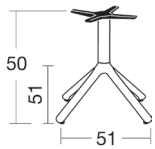

*Die cast aluminium four feet base.
Square aluminium column with rounded corners.
Die cast aluminium brackets for fastening to top.
With 4 adjustable feet.
For indoor/outdoor use.*

FINITURE BASAMENTO

BASE FINISHING

top max Ø 90 cm - 80x80 cm

Art. 5067

Imballo Packing	1 pezzo 1 piece
Peso unitario Unit weight	Kg 4,600
Misure imballo Packing sizes	53x53x33 cm

top max Ø 90 cm - 80x80 cm

Art. 5060

Imballo Packing	1 pezzo 1 piece
Peso unitario Unit weight	Kg 4,800
Misure imballo Packing sizes	53x53x33 cm

top max Ø 80 cm - 70x70 cm

Art. 5065

Imballo Packing	2 colli 2 packages
Peso unitario Unit weight	Kg 5,700

1550 S. Coast Hwy., #205, Laguna Beach, CA 92651
www.interracontract.com
O: 949.497.0277