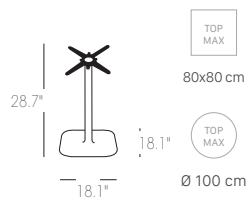

Prodotto 100% disassemblabile per un corretto processo di riciclo.
100% demountable item for a correct recycling process.