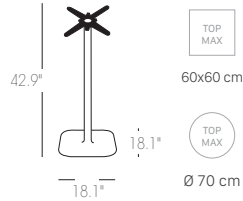

Prodotto 100% disassemblabile per un corretto processo di riciclo.
100% demountable item for a correct recycling process.