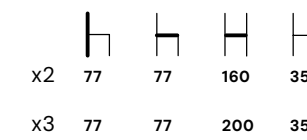

divano
sofa

362

Drop

poltroncina
armchair

sgabello
barstool

poltrona
armchair

daybed

divano 2/3 posti
sofa 2/3 seat