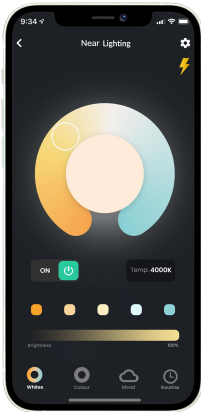

Near® Ultra-Slim Recessed Downlight (Square / Round)

Datasheet

Model: NSDL125 R/S

The Near Ultra-Slim is the thinnest smart downlight we have made! It is designed to fit nicely in false ceilings with low clearances. Installation & replacement is very easy, no special wiring is required.

Product Data

Electrical Parameters

Input Voltage	220 to 240V
Power Usage	12W
Driver Power Factor	0.7
LED Driver	NSD12W

Lighting & Optical

Luminous Flux	900 lumens
Luminaire Efficacy	70 lm/W
Dimming	App Dimmable
Colour Temperature	2700K to 6500K
Beam Angle	110°
Colour Rendering Index	≥80Ra