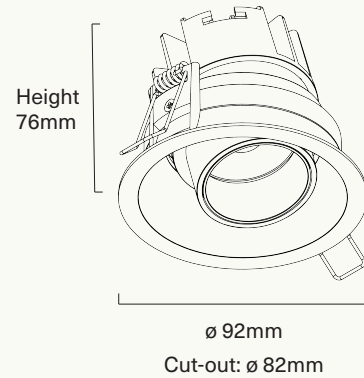

The Scope Downlight

Datasheet

Diagram 1.

Electrical Parameters

Input Voltage	220 to 240V
Power Usage	12W
Driver Type	LED Driver Zigbee 3.0
Driver Model	NLD-ZB-MOD-12WCCT
Safety Mark License	220875-11

Lighting & Optical

Hardware Specifications & Dimensions (mm)

Dimensions	
The Scope	Refer to diagram 1.
Driver	L111 x W42 x H25
Housing Material	Aluminium
Driver Material	Polycarbonate
Finishing	White
Ingress Protection Code	IP20
Lifespan	25,000 hours