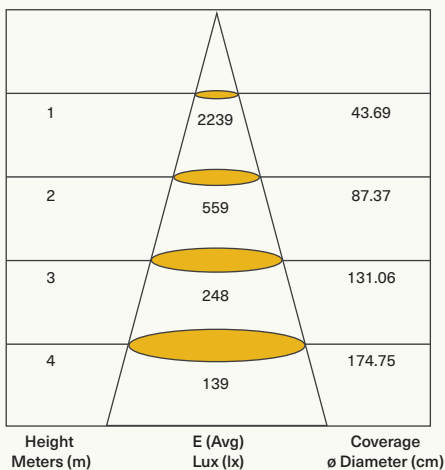

The Scope Downlight

Datasheet

Diagram 1.

Electrical Parameters

Input Voltage	220 to 240V
Power Usage	12W
Driver Type	LED Driver Zigbee 3.0
Driver Model	NLD-ZB-MOD-12WCCT
Safety Mark License	220875-11

Lighting & Optical

LED Source	Bridgelux Vesta COB
Light Colour	2700K to 6500K
Standard Beam Angle	24°
Colour Rendering Index (CRI)	Typ: ≥92Ra
Luminous Flux (lm)	740 Lumens at 6500K
Standard Deviation of Colour Matching (SDCM)	<3 MacAdam Steps
LED Source Brand	Bridgelux

Hardware Specifications & Dimensions (mm)

Dimensions	
The Scope	Refer to diagram 1.
Driver	L111 x W42 x H25
Housing Material	Aluminium
Driver Material	Polycarbonate
Finishing	White
Ingress Protection Code	IP20
Lifespan	25,000 hours