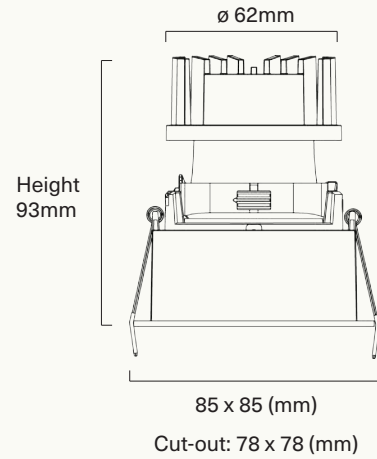

The Edge Downlight

Datasheet

Diagram 1.

Electrical Parameters

Input Voltage	220 to 240V
Power Usage	12W
Driver Type	LED Driver Zigbee 3.0
Driver Model	NLD-ZB-MOD-12WCCT
Safety Mark License	220875-11

Lighting & Optical

Hardware Specifications & Dimensions (mm)

Dimensions	
The Scope	Refer to diagram 1.
Driver	L111 x W42 x H25
Driver Material	Polycarbonate
Edge Frame Material	Aluminium
Edge Finishing	White / Black
Edge Baffle Finishing	Gold
Ingress Protection Code	IP20
Lifespan	25,000 hours