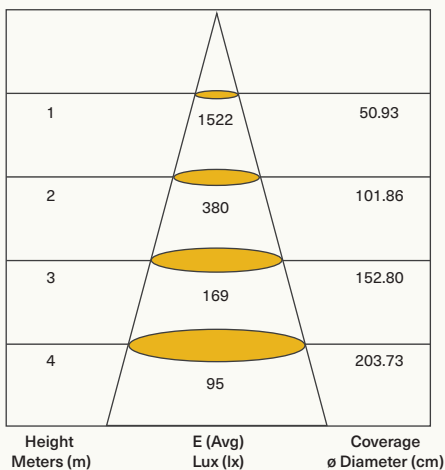

The Edge Downlight

Datasheet

Diagram 1.

Electrical Parameters

Input Voltage	220 to 240V
Power Usage	12W
Driver Type	LED Driver Zigbee 3.0
Driver Model	NLD-ZB-MOD-12WCCT
Safety Mark License	220875-11

Lighting & Optical

LED Source	Bridgelux Vesta COB (Module 2)
Light Colour	2700K to 6500K
Standard Beam Angle	36°
Adjustability	Rotate 355° Tilt 30°
Colour Rendering Index (CRI)	Typ: ≥92Ra
Luminous Flux (lm)	563 Lumens at 6500K
Standard Deviation of Colour Matching (SDCM)	<3 MacAdam Steps
LED Source Brand	Bridgelux

Hardware Specifications & Dimensions (mm)

Dimensions	
The Scope	Refer to diagram 1.
Driver	L111 x W42 x H25
Driver Material	Polycarbonate
Edge Frame Material	Aluminium
Edge Finishing	White / Black
Edge Baffle Finishing	Gold
Ingress Protection Code	IP20
Lifespan	25,000 hours