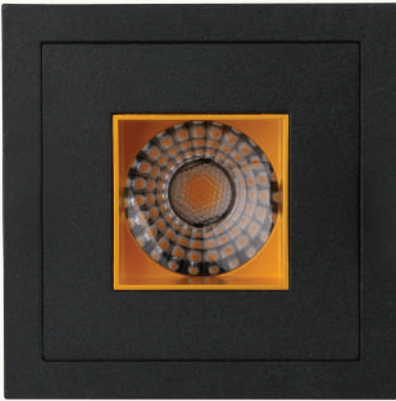

The Edge Downlight

Datasheet

Diagram 1.

Electrical Parameters

Input Voltage	220 to 240V
Power Usage	12W
Driver Type	LED Driver Zigbee 3.0
Driver Model	NLD-ZB-MOD-12WCCT
Safety Mark License	220875-11

Lighting & Optical

LED Source	Bridgelux Vesta COB (Module 2)
Light Colour	2700K to 6500K
Standard Beam Angle	36°
Adjustability	Rotate 355° Tilt 30°
Colour Rendering Index (CRI)	Typ: ≥92Ra
Luminous Flux (lm)	563 Lumens at 6500K
Standard Deviation of Colour Matching (SDCM)	<3 MacAdam Steps
LED Source Brand	Bridgelux

Hardware Specifications & Dimensions (mm)

Dimensions	
The Scope	Refer to diagram 1.
Driver	L111 x W42 x H25
Driver Material	Polycarbonate
Edge Frame Material	Aluminium
Edge Finishing	White / Black
Edge Baffle Finishing	Gold
Ingress Protection Code	IP20
Lifespan	25,000 hours