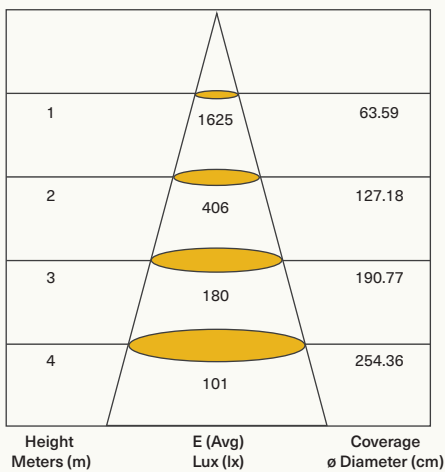

The Arc Downlight

Datasheet

Diagram 1.

Electrical Parameters

Input Voltage	220 to 240V
Power Usage	12W
Driver Type	LED Driver Zigbee 3.0
Driver Model	NLD-ZB-MOD-12WCCT
Safety Mark License	220875-11

Lighting & Optical

LED Source	Bridgelux Vesta COB (Module 2)
Light Colour	2700K to 6500K
Standard Beam Angle	36°
Adjustability	Rotate 355° Tilt 30°
Colour Rendering Index (CRI)	Typ: ≥92Ra
Luminous Flux (lm)	948 Lumens at 6500K
Standard Deviation of Colour Matching (SDCM)	<3 MacAdam Steps
LED Source Brand	Bridgelux

Hardware Specifications & Dimensions (mm)

Dimensions	
The Scope	Refer to diagram 1.
Driver	L111 x W42 x H25
Driver Material	Polycarbonate
Arc Frame Material	Aluminium
Arc Finishing	White / Black
Arc Baffle Finishing	White / Black / Gold
Ingress Protection Code	IP20
Lifespan	25,000 hours