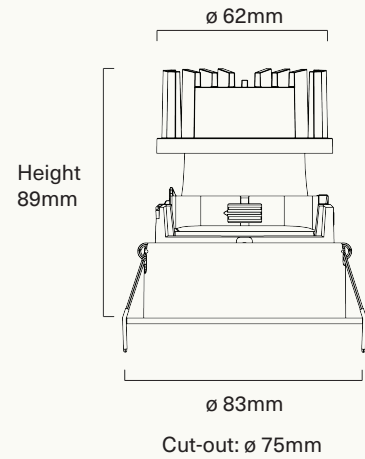

The Arc Downlight

Datasheet

Diagram 1.

Electrical Parameters

Input Voltage	220 to 240V
Power Usage	12W
Driver Type	LED Driver Zigbee 3.0
Driver Model	NLD-ZB-MOD-12WCCT
Safety Mark License	220875-11

Lighting & Optical

Hardware Specifications & Dimensions (mm)

Dimensions	
The Scope	Refer to diagram 1.
Driver	L111 x W42 x H25
Driver Material	Polycarbonate
Arc Frame Material	Aluminium
Arc Finishing	White / Black
Arc Baffle Finishing	White / Black / Gold
Ingress Protection Code	IP20
Lifespan	25,000 hours