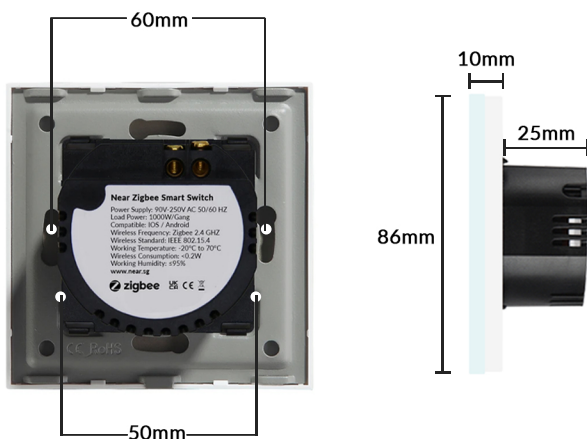

Physical

IP Rating:
IP20

Housing Colours:
White / Black / Gold / Silver

Buttons:
1G / 2G / 3G

Product Size:
86 x 86 x 35 (mm)

Type:
UK/EU Touch Switch

Indicator Light:
Dim blue (Off), Bright blue (On)

Lifetime:
100,000 Clicks

Materials:
Tempered Glass
Fire-retardant Polycarbonate case

Warranty:
1 Year