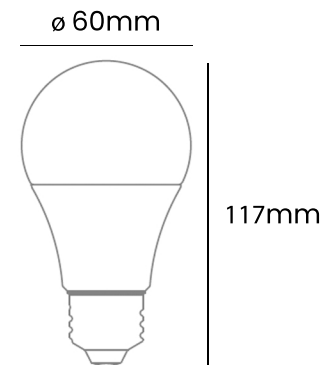

Near® Smart Bulb

Datasheet

Product code
NSBCCT9W

Electrical

Input voltage: 220 - 240V
Power usage: 9W

Optical

Delivered lumens: 950lm
Colour temperature: CCT 2700K - 6500K
RGB: 16 Million Colours

Dimming: App dimmable
Beam angle: 160°
Colour rendering index: ≥80Ra

Physical

IP rating: IP20
Housing Colour: White
Warranty: 2 Years

Luminaire size: ø 60mm x H117mm
Lifetime: 25,000 hours
Weight: 50g

Bulb type:
A60, E27 Base

Compatibility

Near® Smart Lighting:
Wi-Fi 2.4Ghz 802.11 b/g/n
Google Assistant
Amazon Alexa