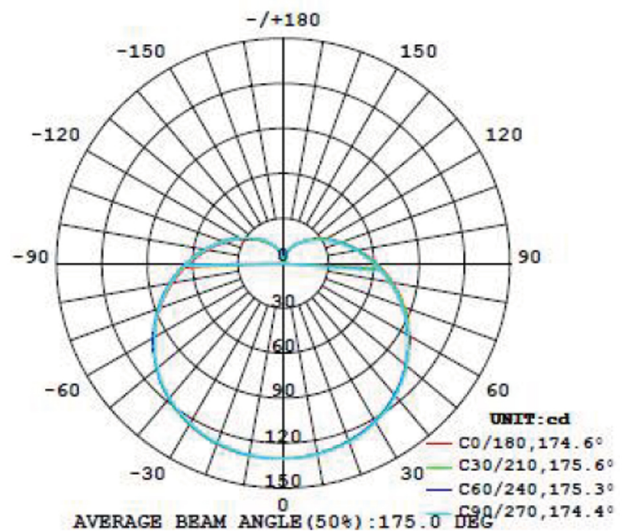

Near® Smart Bulb

Datasheet

Product code
NSBCCT9W

Electrical

Input voltage: 220 - 240V
Power usage: 9W

Optical

Delivered lumens: 900lm
Colour temperature: CCT 2700K - 6500K
Colour rendering index: ≥80Ra

Dimming: App dimmable
Beam angle: 175°

Physical

IP rating: IP20
Housing Colour: White
Warranty: 2 Years

Luminaire size: ø 60mm x H119mm
Lifetime: 25,000 hours
Weight: 50g

Bulb type: A60, E27 Base

Compatibility

Near® Smart Lighting:
Wi-Fi 2.4Ghz 802.11 b/g/n
Google Assistant
Amazon Alexa