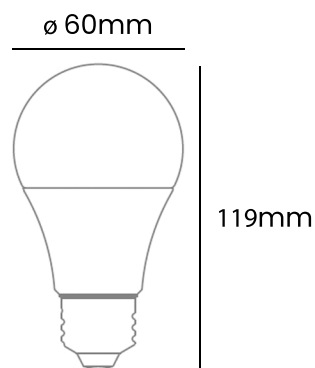

Near® Smart Bulb

Datasheet

Product code
NSBCCT9W

Electrical

Input voltage: 220 - 240V
Power usage: 9W

Optical

Delivered lumens: 900lm
Colour temperature: CCT 2700K - 6500K
Colour rendering index: ≥80Ra

Dimming: App dimmable
Beam angle: 175°

Physical

IP rating: IP20
Housing Colour: White
Warranty: 2 Years

Luminaire size: ø 60mm x H119mm
Lifetime: 25,000 hours
Weight: 50g

Bulb type: A60, E27 Base

Compatibility

Near® Smart Lighting:
Wi-Fi 2.4Ghz 802.11 b/g/n
Google Assistant
Amazon Alexa