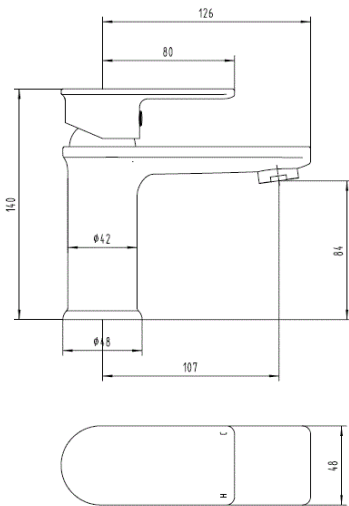

Zonos

Zonos Mono Basin Mixer

Product Code: ZON113

Finish: Chrome

Features

Construction:	Brass
Valve/Cartridge type:	N/A
Supply:	Suitable for all plumbing systems
Working Pressures:	0.3 - 5.0 bar
Inlet connections:	1/2" BSP
Flexi or Copper:	Flexi Tails

- Ceramic Cartridge for smooth operation
- Comes Complete with Press Top Waste
- Products which are easy to use by all the family
- In full colour packaging

*Please refer to website for full warranty details.

Flow (Bar - l/min, open outlet)

Spout

Flow 0.1	Flow 0.3	Flow 0.5	Flow 1.0	Flow 2.0	Flow 3.0	Flow 4.0	Flow 5.0
3.2	5.3	6.5	9	12.4	15.1	17.4	19.5

**12 YEAR
GUARANTEE**
ON ALL DEVA
CHROME TAPS
*TERMS APPLY