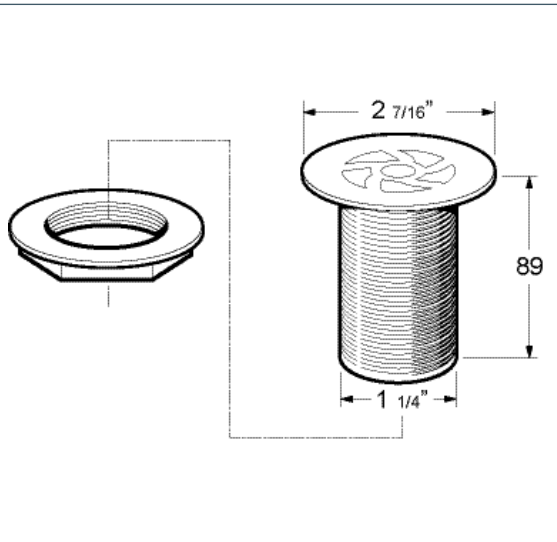

WASTES

Waste

Free Flow 1 1/4" Basin Unslotted Waste**

Product Code: WSTGR114/UNS

Finish: Chrome

DevaTM by METHVEN

Features

Construction: Brass

Inlet Connections: 1 1/4"

- For basin without an overflow
- Allows water to flow continuously reducing the risk of flooding

*Please refer to website for full warranty details.

**1 YEAR
GUARANTEE**

*TERMS APPLY