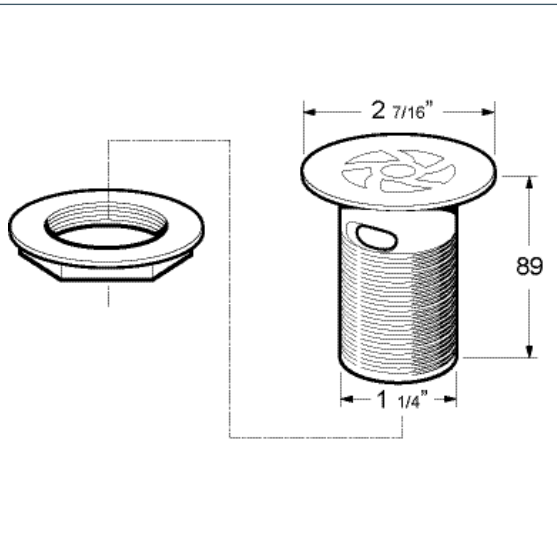

WASTES

DevaTM by METHVEN

Waste

Free Flow 1 1/4" Slotted Waste

Product Code: WSTGR114/S

Finish: Chrome

Features

Construction: Brass

Inlet Connections: 1 1/4"

- For basin with a built in overflow
- Allows water to flow continuously reducing the risk of flooding

*Please refer to website for full warranty details.

**1 YEAR
GUARANTEE**

*TERMS APPLY