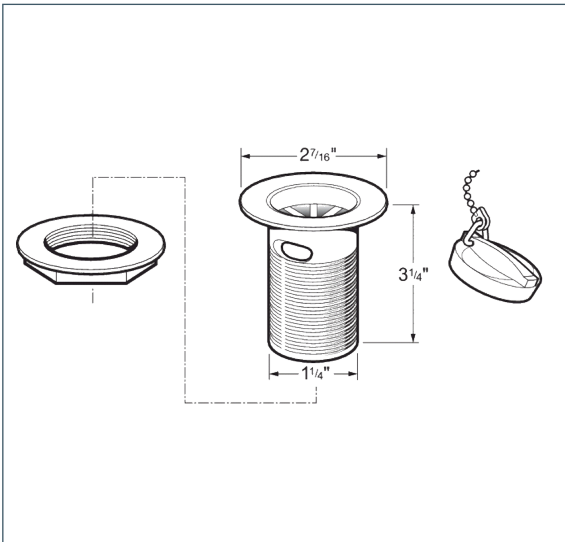

### 1 1/4" plastic basin waste

Product Code: WST20/017

Finish: Chrome

#### Features

Construction: ABS

Inlet Connections: 1 1/4"

\*Please refer to website for full warranty details.

**1 YEAR  
GUARANTEE**  
\*TERMS APPLY

[www.deva-uk.com](http://www.deva-uk.com) · 0800 195 1602 · [sales@uk.methven.com](mailto:sales@uk.methven.com)