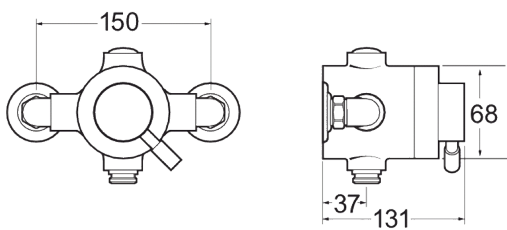

SHOWERS

DevaTM by METHVEN

Sequential Showers

Vision exposed sequential shower valve

Product Code: VSNVSEQT01

Finish: Chrome

Features

| | |
|--------------------|--|
| Construction: | Brass |
| Shower Valve: | Thermostatic |
| Supply: | Suitable for all plumbing systems |
| Working Pressures: | 0.1 - 5.0 bar |
| Inlet connections: | 15mm compression |
| Operation: | Separate Flow And Temperature Controls |

- Longer lever for ease of use
- Single control for ease of use
- TMV3 approve valve

*Please refer to website for full warranty details.

Flow (Bar - l/min, open outlet)

Outlet

| Flow 0.1 | Flow 0.3 | Flow 0.5 | Flow 1.0 | Flow 2.0 | Flow 3.0 | Flow 4.0 | Flow 5.0 |
|----------|----------|----------|----------|----------|----------|----------|----------|
| 8.1 | 14 | 20 | 29.8 | 43.5 | 54 | 63 | 71 |