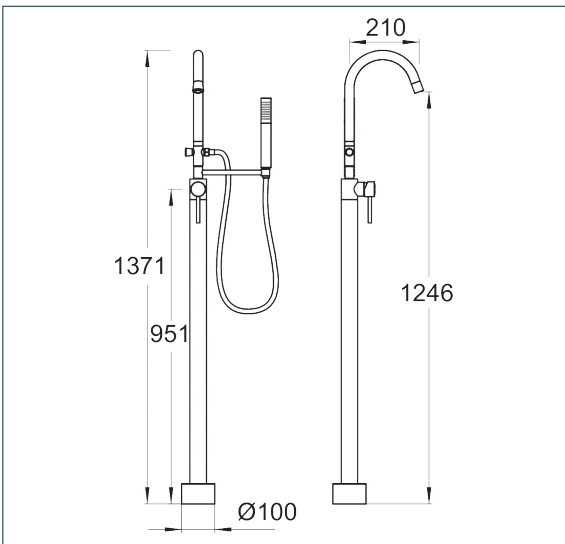

Vision

Vision mono bath shower mixer floor mounted

Product Code: VSN 1S

Finish: Chrome

Features

Construction:	Brass
Valve/Cartridge type:	Ceramic Cartridge
Supply:	Suitable for high pressure only
Working Pressures:	1.0 - 5.0 bar
Inlet connections:	1/2" BSP

- Ceramic cartridge for smooth operation
- Mono bath shower mixer with floor mounted stand pipe
- Tilt and turn temperature and flow control
- Includes diverter, hose and handset
- Single mode handset
- Products which are easy to use by all the family

*Please refer to website for full warranty details.

Flow (Bar - l/min, open outlet)

Spout

Flow 0.1	Flow 0.3	Flow 0.5	Flow 1.0	Flow 2.0	Flow 3.0	Flow 4.0	Flow 5.0
N/A	N/A	N/A	7.4	10.5	12.9		

Handset

N/A	N/A	N/A	7.2	12.8	16.5		
-----	-----	-----	-----	------	------	--	--

**12 YEAR
GUARANTEE**
ON ALL DEVA
CHROME TAPS
*TERMS APPLY