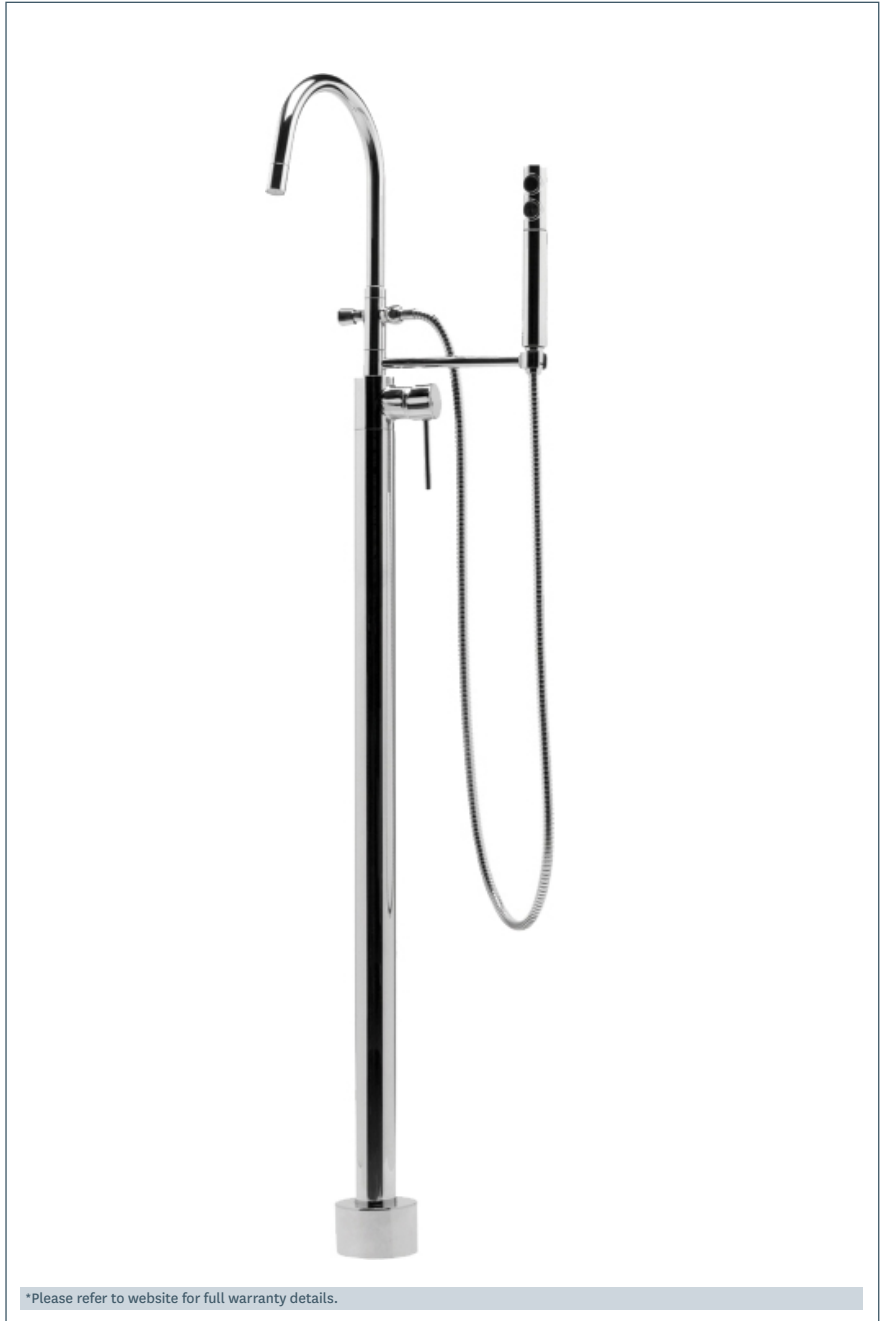

Vision

Vision mono bath shower mixer floor mounted

Product Code: VSN 1S

Finish: Chrome

Features

Construction:	Brass
Valve/Cartridge type:	Ceramic Cartridge
Supply:	Suitable for high pressure only
Working Pressures:	1.0 - 5.0 bar
Inlet connections:	1/2" BSP

- Ceramic cartridge for smooth operation
- Mono bath shower mixer with floor mounted stand pipe
- Tilt and turn temperature and flow control
- Includes diverter, hose and handset
- Single mode handset
- Products which are easy to use by all the family

*Please refer to website for full warranty details.

Flow (Bar - l/min, open outlet)

Spout

Flow 0.1	Flow 0.3	Flow 0.5	Flow 1.0	Flow 2.0	Flow 3.0	Flow 4.0	Flow 5.0
N/A	N/A	N/A	7.4	10.5	12.9		

Handset

N/A	N/A	N/A	7.2	12.8	16.5		
-----	-----	-----	-----	------	------	--	--

**12 YEAR
GUARANTEE**
ON ALL DEVA
CHROME TAPS
*TERMS APPLY