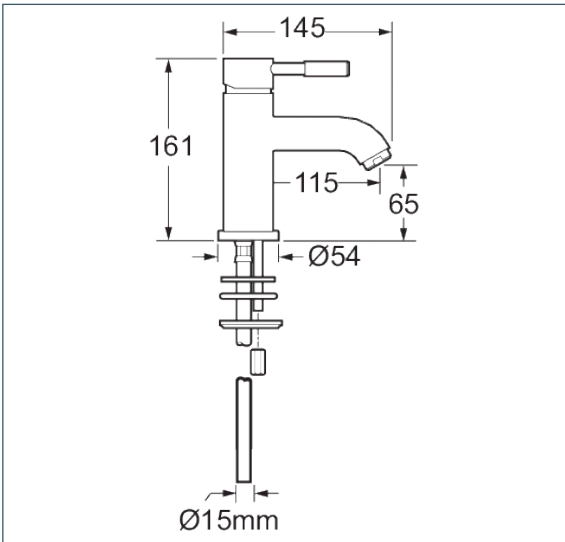

Vision

Vision mono basin mixer

Product Code: VSN113

Finish: Chrome

Features

Construction:	Brass
Valve/Cartridge type:	Ceramic Cartridge
Supply:	Suitable for all plumbing systems
Working Pressures:	0.3 - 5.0 bar
Inlet connections:	15mm Copper
Flexi or Copper:	Copper Tails

Flow (Bar - l/min, open outlet)

Spout

Flow 0.1	Flow 0.3	Flow 0.5	Flow 1.0	Flow 2.0	Flow 3.0	Flow 4.0	Flow 5.0
3.1	4.7	6	9.5	14	18	21	23

1509005