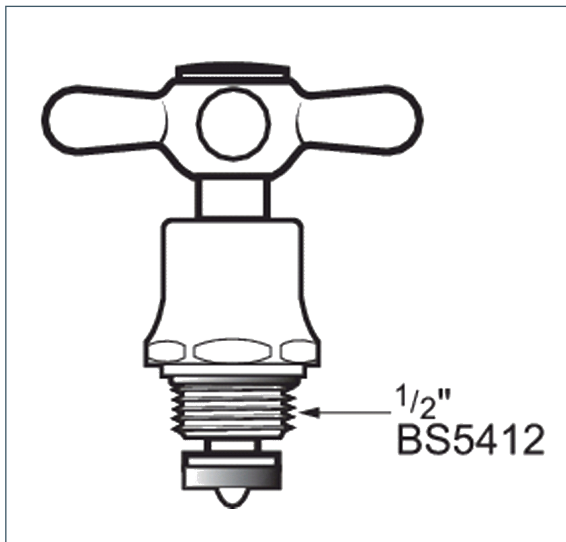

TAPWARE

DevaTM by METHVEN

Tap Spare

Period style conversion kit BS5412 only

Product Code: VIC CONV.KIT

Finish: Chrome

Features

Construction: Brass

• Sold in pairs - suitable to replace most basin, sink and bath taps, either BS5412

*Please refer to website for full warranty details.

**1 YEAR
GUARANTEE**

*TERMS APPLY

www.deva-uk.com • 0800 195 1602 • sales@uk.methven.com