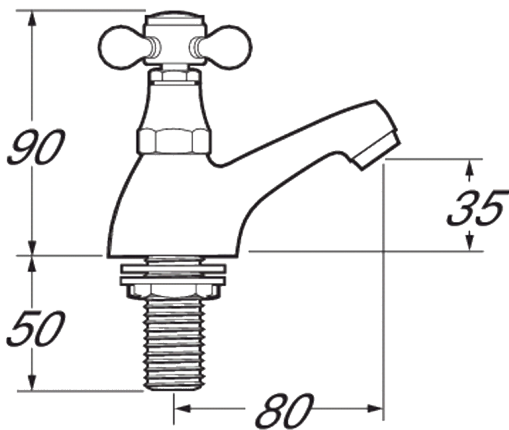

Tudor Range

Tudor gold bath taps

Product Code: TUD02/501

Finish: Gold

Features

- Construction: Brass & Resin
- Valve/Cartridge type: Compression Valve
- Supply: Suitable for all plumbing systems
- Working Pressures: 0.1 - 5.0 bar
- Inlet connections: 3/4" BSP
- Flexi or Copper: Plastic Backnuts

· Optimised for bath filling

*Please refer to website for full warranty details.

Flow (Bar - l/min, open outlet)

Spout

Flow 0.1	Flow 0.3	Flow 0.5	Flow 1.0	Flow 2.0	Flow 3.0	Flow 4.0	Flow 5.0
7.7	13.5	17	18	20	25	30	34