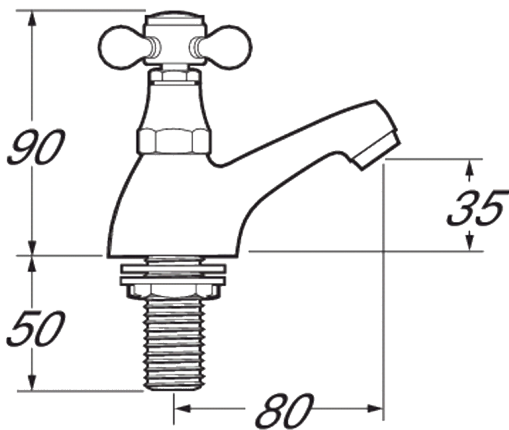

Tudor

Tudor gold bath taps

Product Code: TUD02/501

Finish: Gold

Features

Construction:	Brass & Resin
Valve/Cartridge type:	Ceramic Disc
Supply:	Suitable for all plumbing systems
Working Pressures:	0.1 - 5.0 bar
Inlet connections:	3/4" BSP
Flexi or Copper:	Plastic Backnuts

· Optimised for bath filling

*Please refer to website for full warranty details.

Flow (Bar - l/min, open outlet)

Spout

Flow 0.1	Flow 0.3	Flow 0.5	Flow 1.0	Flow 2.0	Flow 3.0	Flow 4.0	Flow 5.0
7.7	13.5	17	18	20	25	30	34