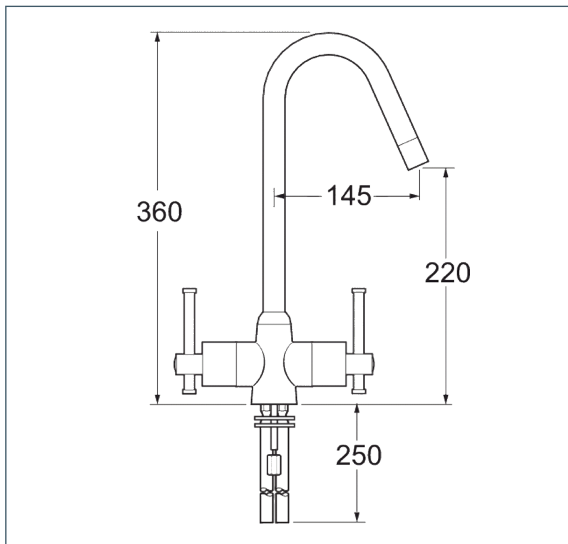

Flow (Bar - l/min, open outlet)

Spout

Flow 0.1	Flow 0.3	Flow 0.5	Flow 1.0	Flow 2.0	Flow 3.0	Flow 4.0	Flow 5.0
5	8	11.2	17.5	23	27	30	34

1802018