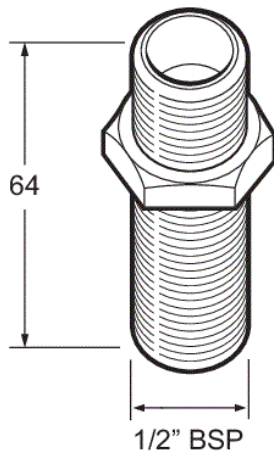

## Shower Spares

**Brass straight nipple and back nut 1/2"**

Product Code: SPE13

Finish: Chrome

### Features

Construction: Brass  
Inlet Connections: 1/2" BSP

· Converts female 1/2" BSP to male 1/2" BSP

\*Please refer to website for full warranty details.

**1 YEAR  
GUARANTEE**

\*TERMS APPLY

[www.deva-uk.com](http://www.deva-uk.com) · 0800 195 1602 · [sales@uk.methven.com](mailto:sales@uk.methven.com)