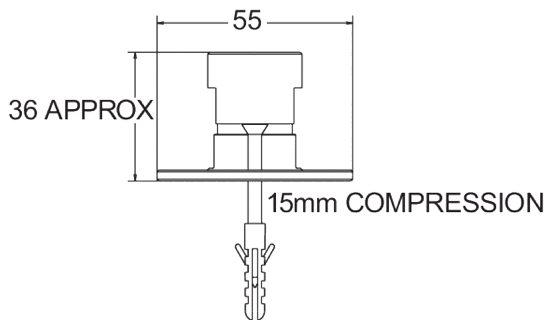

SHOWERS

Shower Accessories

Fast Fix For Bar shower (pair) Metal

Product Code: SPE11M

Finish: Chrome

DevaTM by METHVEN

Features

Construction: BRASS

Inlet Connections: 15mm Compression

- Enables Rigid Fixing Of Bar Shower
- Sold In Pairs
- Trim Supplied

*Please refer to website for full warranty details.

1912728

2003806

www.deva-uk.com · 0800 195 1602 · sales@uk.methven.com