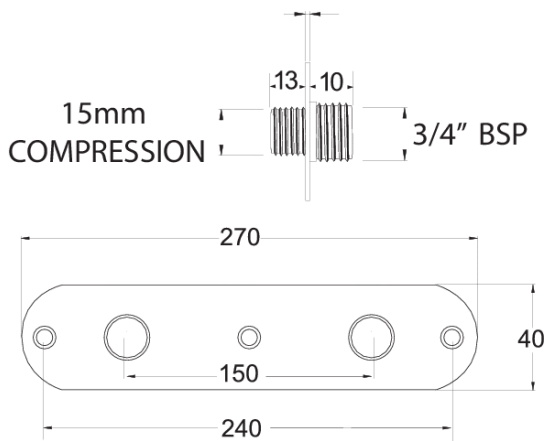

Shower Accessories

Wall plate for bar showers

Product Code: SPE10

Finish: Chrome

Features

Construction: Brass

Inlet Connections: 15mm Compression

- Brass Construction
- Wall Fixing Plate For Added Stability And Ease Of Installation
- Suitable For Most Bar Shower Mixers