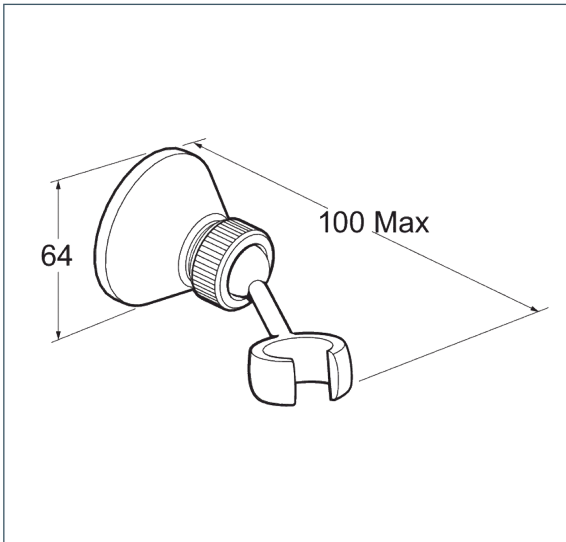

# SHOWERS

**Deva**<sup>TM</sup> by METHVEN

Wall bracket

Product Code: SPE06

Finish: Chrome

## Features

**Construction:** Brass

**Inlet Connections:** N/A

\*Please refer to website for full warranty details.

[www.deva-uk.com](http://www.deva-uk.com) · 0800 195 1602 · [sales@uk.methven.com](mailto:sales@uk.methven.com)