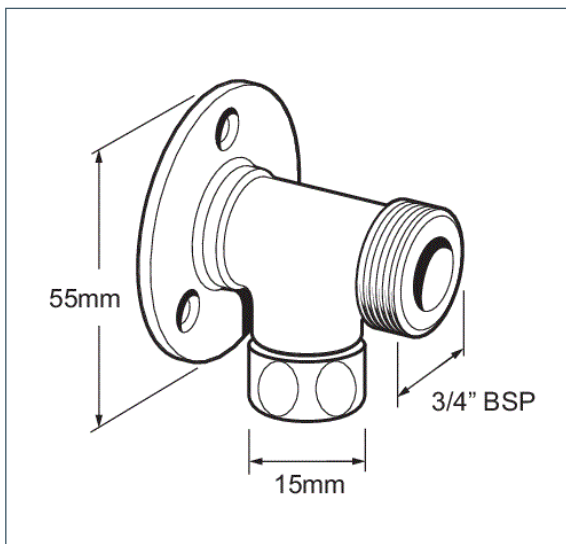

SHOWERS

Shower Accessories

Exposed elbows for bar showers

Product Code: SPE04

Finish: Chrome

DevaTM by METHVEN

Features

Construction: Brass

Inlet Connections: 15mm Compression

· Sold In Pairs

*Please refer to website for full warranty details.

www.deva-uk.com · 0800 195 1602 · sales@uk.methven.com