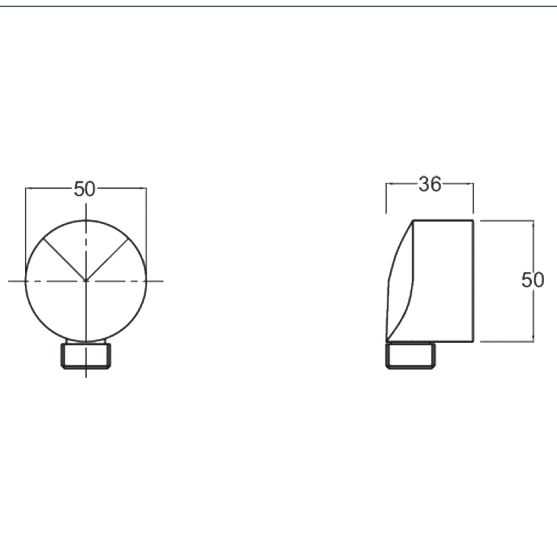

SHOWERS

Shower Accessories

Round wall union with a ridge

Product Code: SPE03

Finish: Chrome

DevaTM by METHVEN

Features

Construction: Brass

Inlet Connections: 1/2" BSP

· Brass Connection

*Please refer to website for full warranty details.

1912728

2003806

www.deva-uk.com · 0800 195 1602 · sales@uk.methven.com