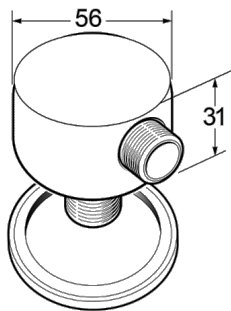

Shower Accessories

Round wall union

Product Code: SPE01

Finish: Chrome

Features

Construction: Brass

Inlet Connections: 1/2" BSP

- Brass Connection
- Chrome Finish
- Includes Separate Trim Ring And Backnut
- 40mm Thread Length

Unit of measure: mm

*Please refer to website for full warranty details.

1912728

2003806