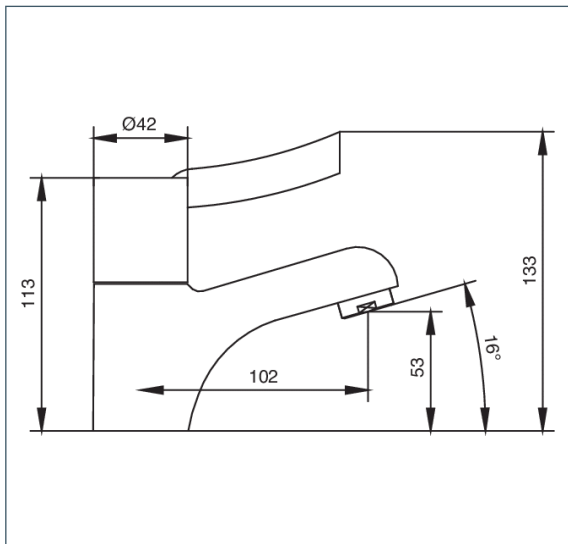

Deva Lever Range

DevaTM by METHVEN

Sequential Mono Basin Mixer

Product Code: SOL004

Finish: Chrome

Features

Construction:	Brass
Valve/Cartridge type:	Sequential
Supply:	Suitable for all plumbing systems
Working Pressures:	0.2 - 5.0 bar
Inlet connections:	1/2" BSP
Flexi or Copper:	Flexi Tails

- Ceramic cartridge for smooth operation
- Sold as a single mixer tap
- Operates under unequal pressure

*Please refer to website for full warranty details.

Flow (Bar - l/min, open outlet)

Spout

Flow 0.1	Flow 0.3	Flow 0.5	Flow 1.0	Flow 2.0	Flow 3.0	Flow 4.0	Flow 5.0
0.8	1.7	2.2	2.8	2.8	2.8	3	3