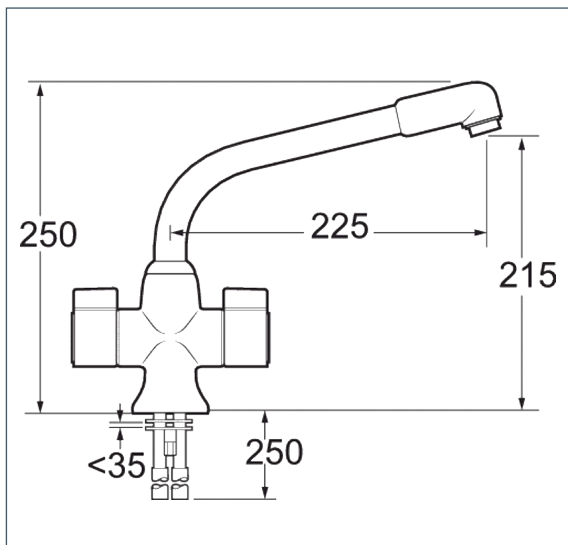

## Features

- Construction:** Brass
- Valve/Cartridge type:** Ceramic Disc
- Supply:** Suitable For All Plumbing Systems
- Working Pressures:** 0.1 - 5.0 bar
- Inlet connections:** 15mm Compression
- Flexi or Copper:** Copper Tails

## Flow (Bar - l/min, open outlet)

### Spout

Flow 0.1	Flow 0.3	Flow 0.5	Flow 1.0	Flow 2.0	Flow 3.0	Flow 4.0	Flow 5.0
3.9	6	7.6	11.2	16	18	21	23

2006760

2006328