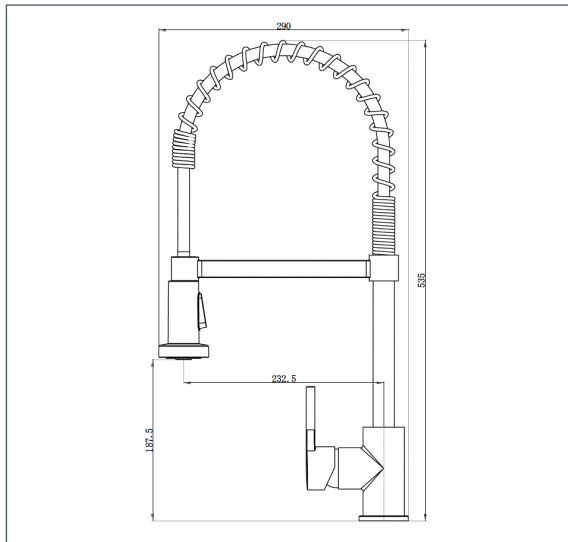

Kitchen Mixer

Slinky Pull Out Kitchen Rinser Tap

Product Code: SLINKY218

Finish: Chrome

Features

- Construction:** Brass
- Valve/Cartridge type:** Ceramic Cartridge
- Supply:** Suitable For High Pressure Systems
- Working Pressures:** 1.0 - 5.0 bar
- Inlet connections:** 1/2" BSP
- Flexi or Copper:** Flexi Tails

- On trend design - ideal for contemporary kitchens
- Versatile pull down nozzle is ideal for rinsing all your large kitchen essentials
- 2 function nozzle – Standard flow and Spray
- Ceramic cartridge for smooth operation
- Easy to operate lever handle with tilt and turn temperature and flow control
- Minimum working pressure 1.0 bar

*Please refer to website for full warranty details.

Flow (Bar - l/min, open outlet)

Spout

Flow 0.1	Flow 0.3	Flow 0.5	Flow 1.0	Flow 2.0	Flow 3.0	Flow 4.0	Flow 5.0
			5.08	7.54	9.47	11.16	12.37

2011304