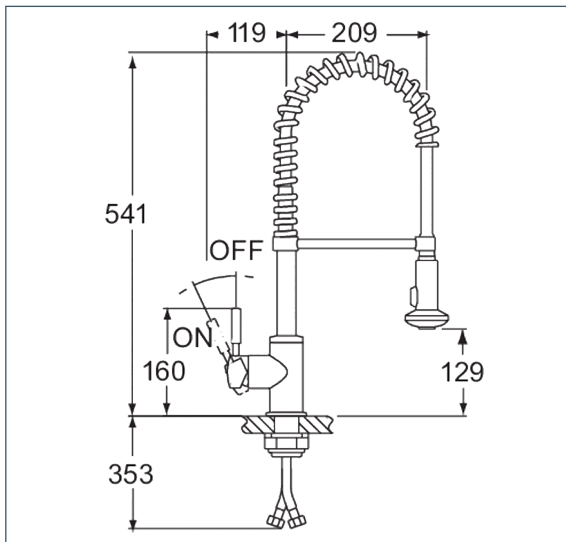

Contemporary

Slinky mono sink mixer

Product Code: SLINKY118

Finish: Chrome

Features

Construction:	Brass & ABS
Valve/Cartridge type:	Ceramic Cartridge
Supply:	Suitable for high pressure only
Working Pressures:	1.0 - 5.0 bar
Inlet connections:	1/2" BSP
Flexi or Copper:	Flexi Tails

- Ceramic cartridge for smooth operation
- Swivel spout and pull out the rinser
- Tilt and turn temperature and flow control
- Two functions - standard flow and spray

*Please refer to website for full warranty details.

Flow (Bar - l/min, open outlet)

Spout

Flow 0.1	Flow 0.3	Flow 0.5	Flow 1.0	Flow 2.0	Flow 3.0	Flow 4.0	Flow 5.0

1511009

12 YEAR GUARANTEE
ON ALL DEVA CHROME TAPS
*TERMS APPLY