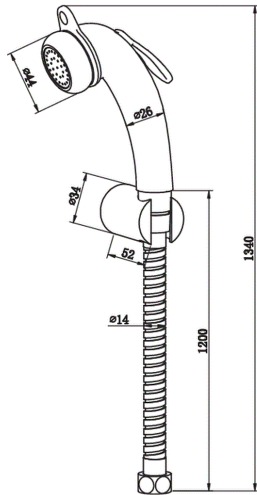

SHOWERS

Shattafs

DevaTM by METHVEN

Shataff with hose and wall bracket

Product Code: SHA01

Finish: Chrome

Features

Construction:	Brass & ABS
Shower Valve:	N/A
Supply:	Suitable for high pressure only
Working Pressures:	0.5 - 5.0 bar
Inlet connections:	1/2" BSP
Operation:	
Handset Function:	1

- Includes 1.2m metal hose & ABS wall bracket
- Single mode handset

*Please refer to website for full warranty details.

Flow (Bar - l/min, open outlet)

Handset

Flow 0.1 Flow 0.3 Flow 0.5 Flow 1.0 Flow 2.0 Flow 3.0 Flow 4.0 Flow 5.0