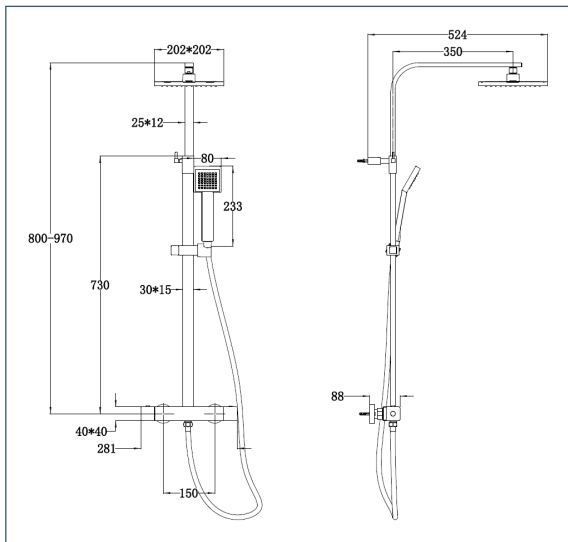

Flow (Bar - l/min, open outlet)

Handset

Flow 0.1	Flow 0.3	Flow 0.5	Flow 1.0	Flow 2.0	Flow 3.0	Flow 4.0	Flow 5.0
1	2.3	2.9	4.2	6	7.4	8.5	9.5

Overhead

0.1	1.8	2.6	4	5.9	7.3	8.5	9.5

2211815

www.deva-uk.com · 0800 195 1602 · sales@uk.methven.com