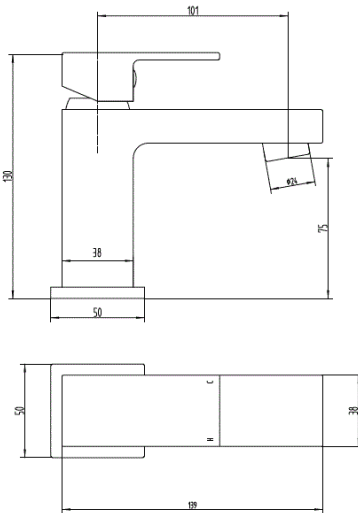

Savvi Mk2

Savvi MK2 Mini Mono Basin Mixer

Product Code: SAVV2313

Finish: Chrome

Features

Construction:	Brass
Valve/Cartridge type:	Ceramic Cartridge
Supply:	Suitable for all plumbing systems
Working Pressures:	0.3 - 5.0 bar
Inlet connections:	1/2" BSP
Flexi or Copper:	Flexi Tails

- Ceramic cartridge for smooth operation
- Tilt and turn temperature and flow control
- 1/4 turn ceramic handles ensure a smooth operation
- Products which are easy to use by all the family

*Please refer to website for full warranty details.

Flow (Bar - l/min, open outlet)

Spout

Flow 0.1   Flow 0.3   Flow 0.5   Flow 1.0   Flow 2.0   Flow 3.0   Flow 4.0   Flow 5.0