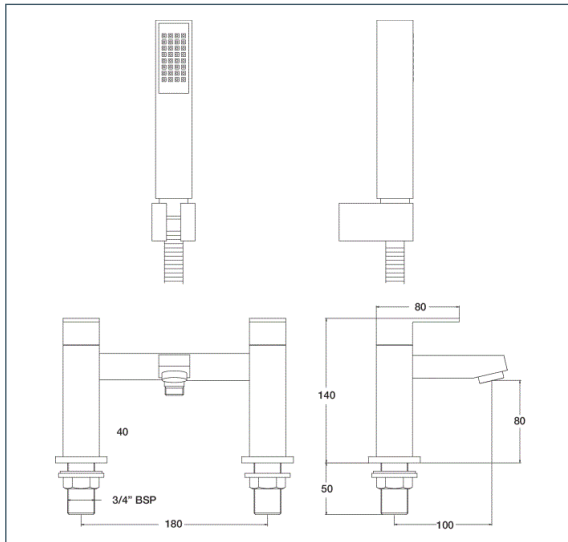

Savvi Mk2

Savvi MK2 Deck Mounted Bath Shower Mixer

Product Code: SAVV2106

Finish: Chrome

Features

- Construction: Brass & ABS
- Valve/Cartridge type: Ceramic Cartridge
- Supply: Suitable for high pressure only
- Working Pressures: 0.5 - 5.0 bar
- Inlet connections: 3/4" BSP

- Comes complete with single mode shower kit and wall bracket
- 1/4 turn ceramic handles ensure a smooth operation
- Products which are easy to use by all the family
- Single mode handset

*Please refer to website for full warranty details.

Flow (Bar - l/min, open outlet)

Spout

Flow 0.1	Flow 0.3	Flow 0.5	Flow 1.0	Flow 2.0	Flow 3.0	Flow 4.0	Flow 5.0
4	5.4	8	13.4	15.5	19.1	22.1	24.6

Handset

3	7	10	12	14.5	18	21	23
---	---	----	----	------	----	----	----