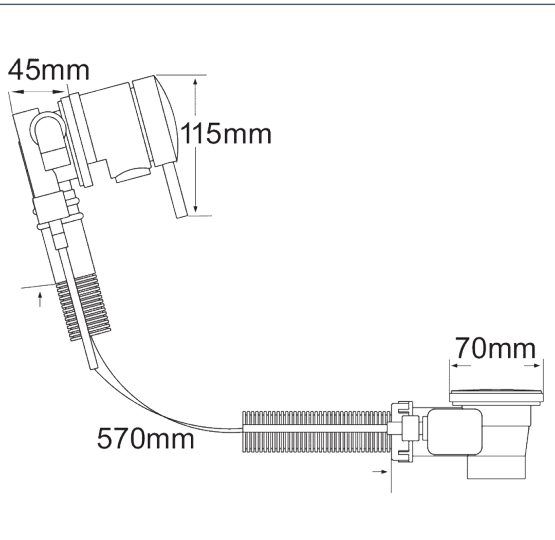

WASTES

DevaTM by METHVEN

Waste

1 1/2" bath fill and overflow waste

Product Code: PUW206

Finish: Chrome

Features

Construction: Brass

Inlet Connections: 1 1/2"

· Operated by over flow allowing hands free drainage

*Please refer to website for full warranty details.

**1 YEAR
GUARANTEE**

*TERMS APPLY

www.deva-uk.com · 0800 195 1602 · sales@uk.methven.com