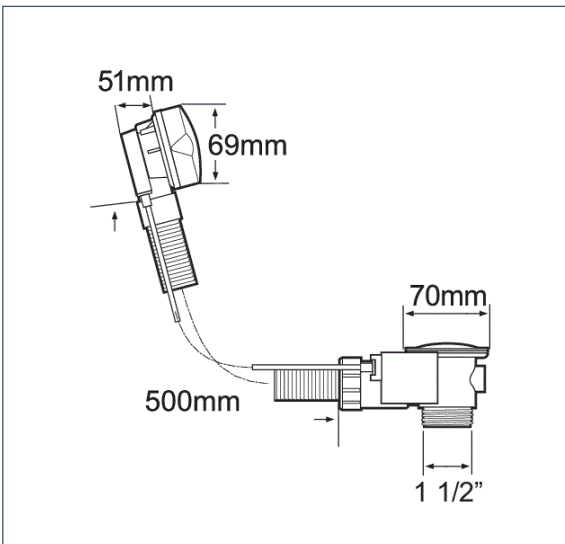

WASTES

Waste

1 1/2" bath waste

Product Code: PUW200

Finish: Chrome

DevaTM by METHVEN

Features

Construction: Brass

Inlet Connections: 1 1/2"

· Pop up waste

*Please refer to website for full warranty details.

**1 YEAR
GUARANTEE**

*TERMS APPLY

www.deva-uk.com · 0800 195 1602 · sales@uk.methven.com