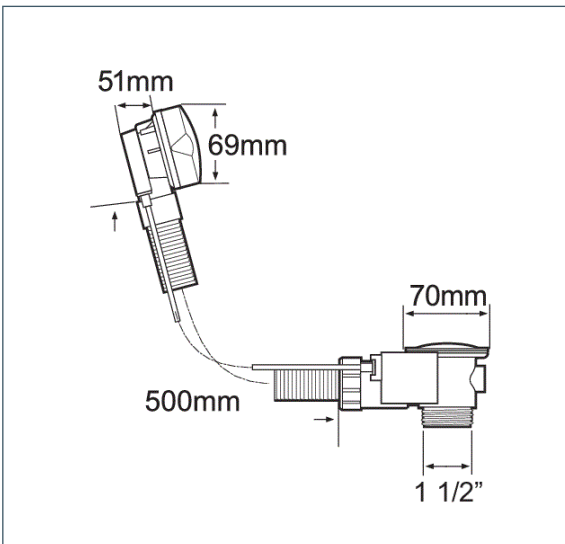

WASTES

Waste

1 1/2" gold bath waste"

Product Code: PUW200/501

Finish: Gold

DevaTM by METHVEN

Features

Construction: Brass

Inlet Connections: 1 1/2"

· Pop up waste

*Please refer to website for full warranty details.

**1 YEAR
GUARANTEE**

*TERMS APPLY

www.deva-uk.com · 0800 195 1602 · sales@uk.methven.com