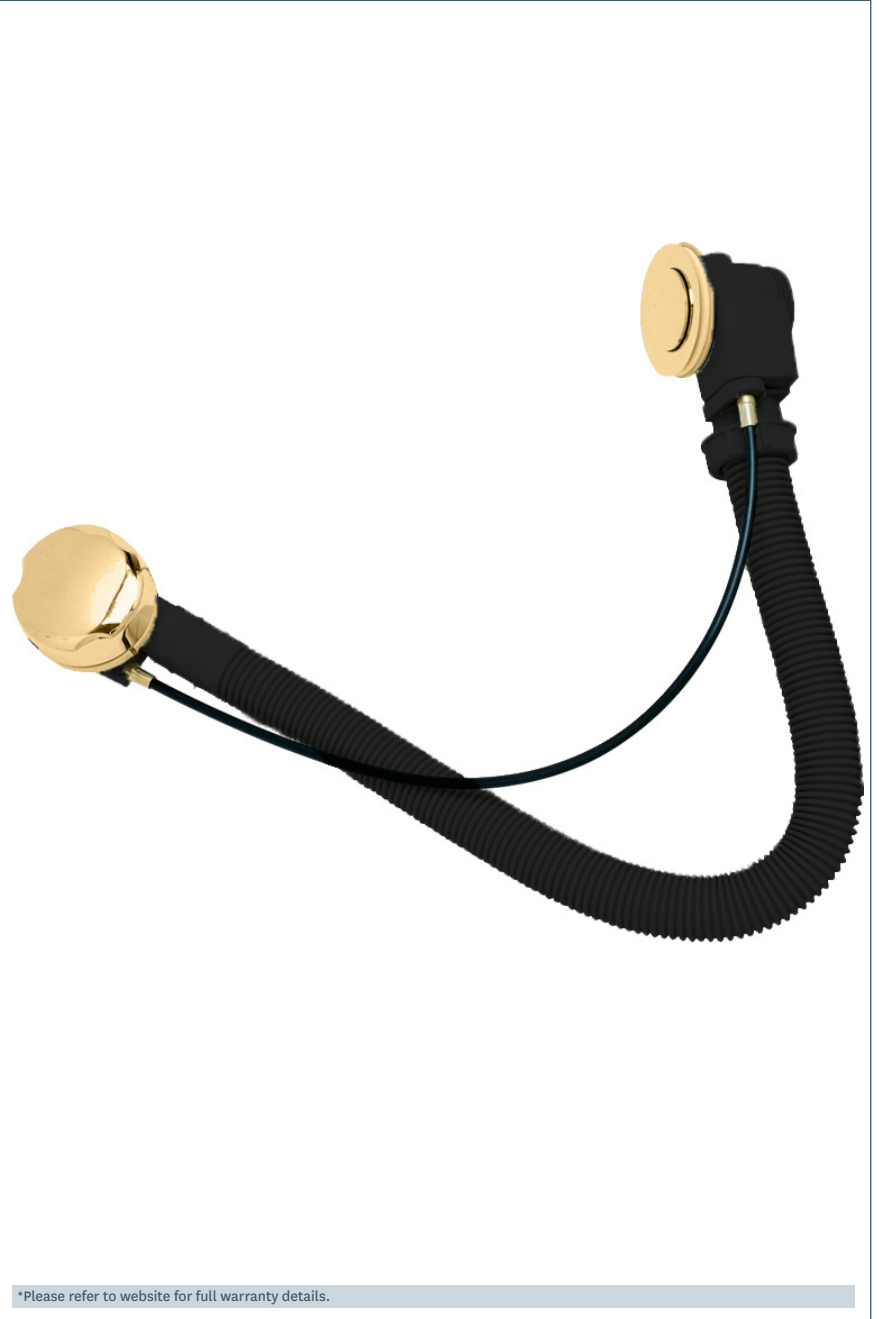

WASTES

Waste

1 1/2" gold bath waste"

Product Code: PUW200/501

Finish: Gold

DevaTM by METHVEN

Features

Construction: Brass

Inlet Connections: 1 1/2"

· Pop up waste

*Please refer to website for full warranty details.

**1 YEAR
GUARANTEE**

*TERMS APPLY

www.deva-uk.com · 0800 195 1602 · sales@uk.methven.com