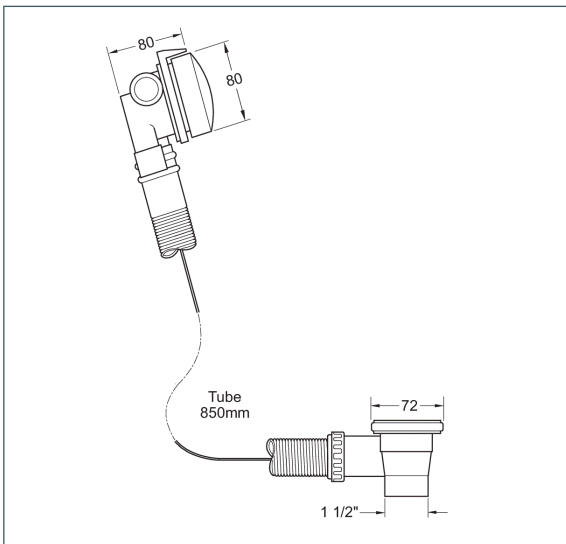

WASTES

DevaTM by METHVEN

Wastes

Overflow bath filler - clicker waste

Product Code: OBFC

Finish: Chrome

Features

Construction: Brass & ABS
Inlet Connections: 1/2" BSP Water inlet - 1 1/2" BSP Waste

- For use with diverter valves
- Ideal for use with Methven 3 Dial Valves
- Operated by over flow allowing hands free drainage
- Simply push to open & close

*Please refer to website for full warranty details.