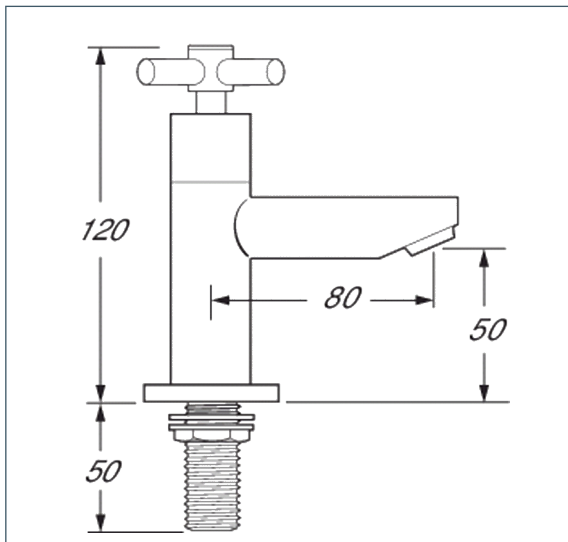

*Please refer to website for full warranty details.