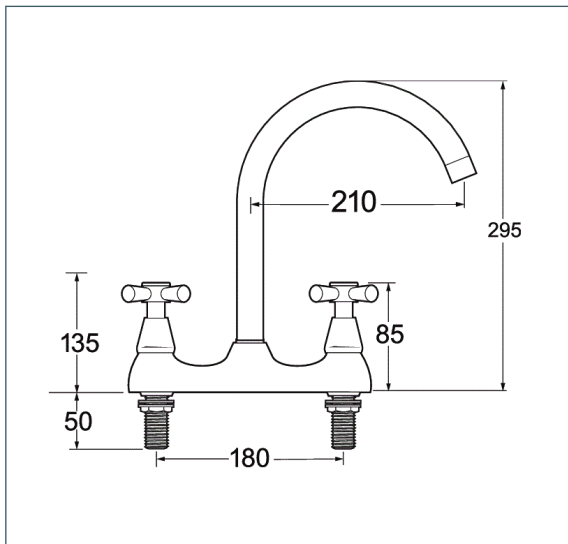

Contemporary

Milan Deck Mounted Sink Mixer

Product Code: MILAN172

Finish: Chrome

Features

- Construction: Brass
- Valve/Cartridge type: Ceramic Disc
- Supply: Suitable for all plumbing systems
- Working Pressures: 0.3 - 5.0 bar
- Inlet connections: 1/2" BSP

• Swivel Spout

*Please refer to website for full warranty details.

Flow (Bar - l/min, open outlet)

Spout

Flow 0.1 Flow 0.3 Flow 0.5 Flow 1.0 Flow 2.0 Flow 3.0 Flow 4.0 Flow 5.0

**12 YEAR
GUARANTEE**
ON ALL DEVA
CHROME TAPS
*TERMS APPLY